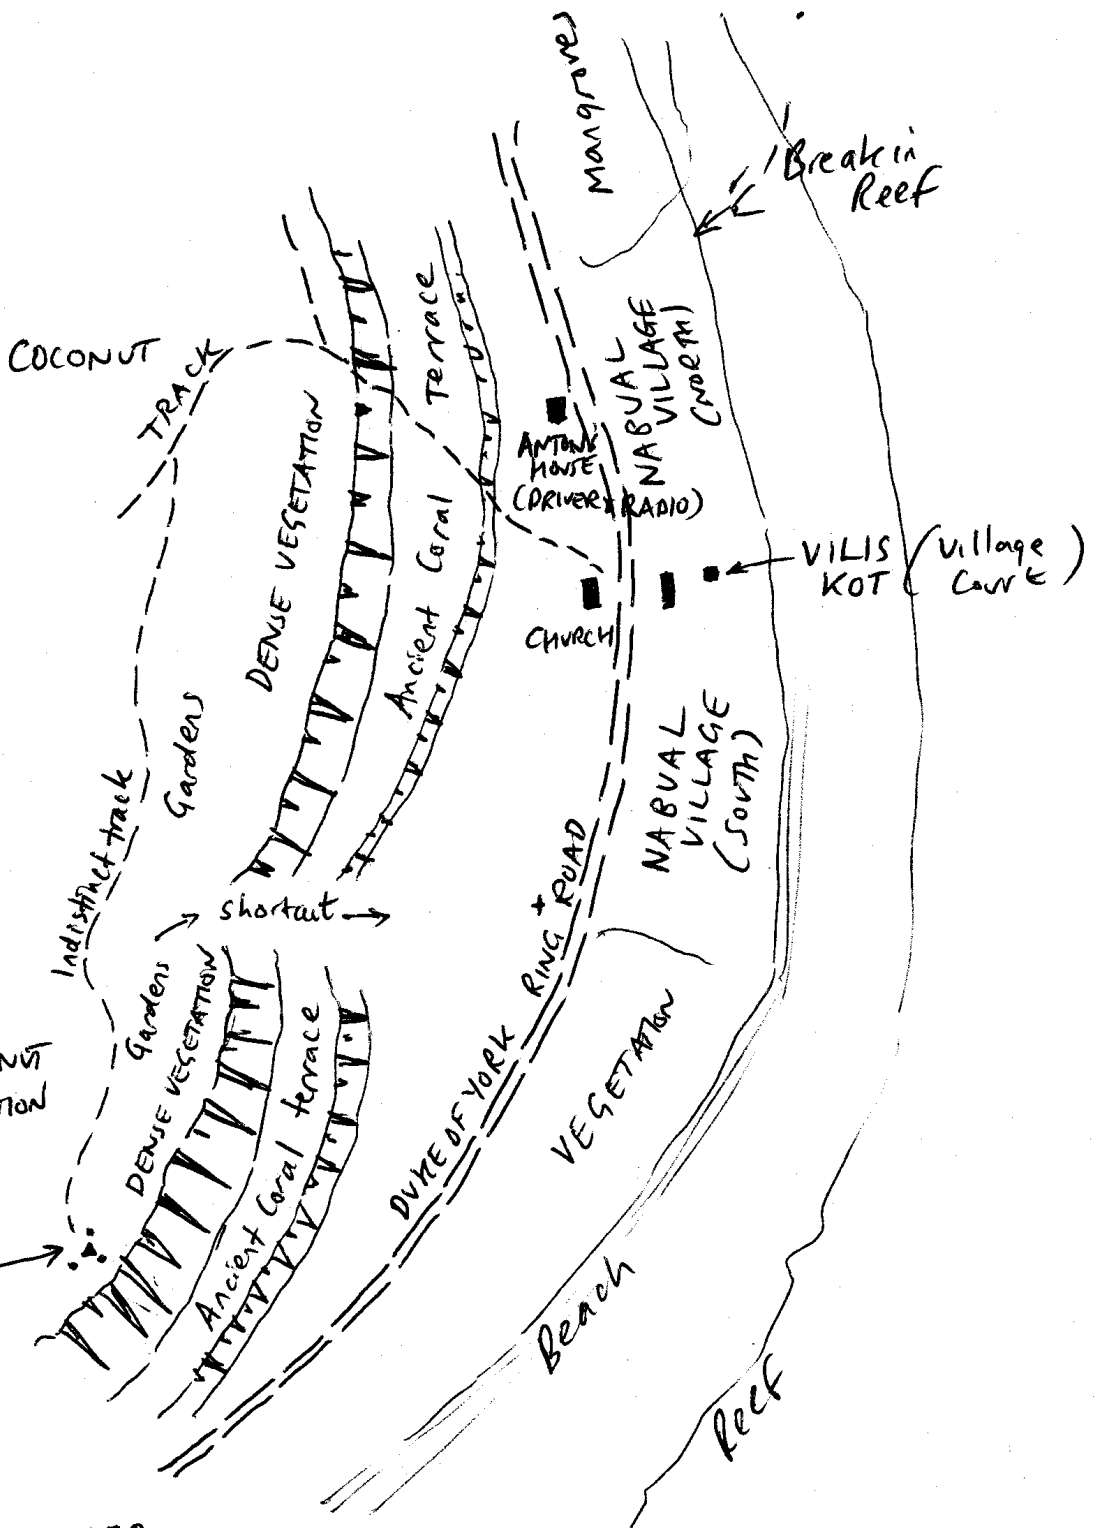

9538000 +

COCONUT PLANTATION

NM/5/37 AND DVKY

100m SCALE

9537600 +
443600

+
444000

WGS84
UTM COORDINATES